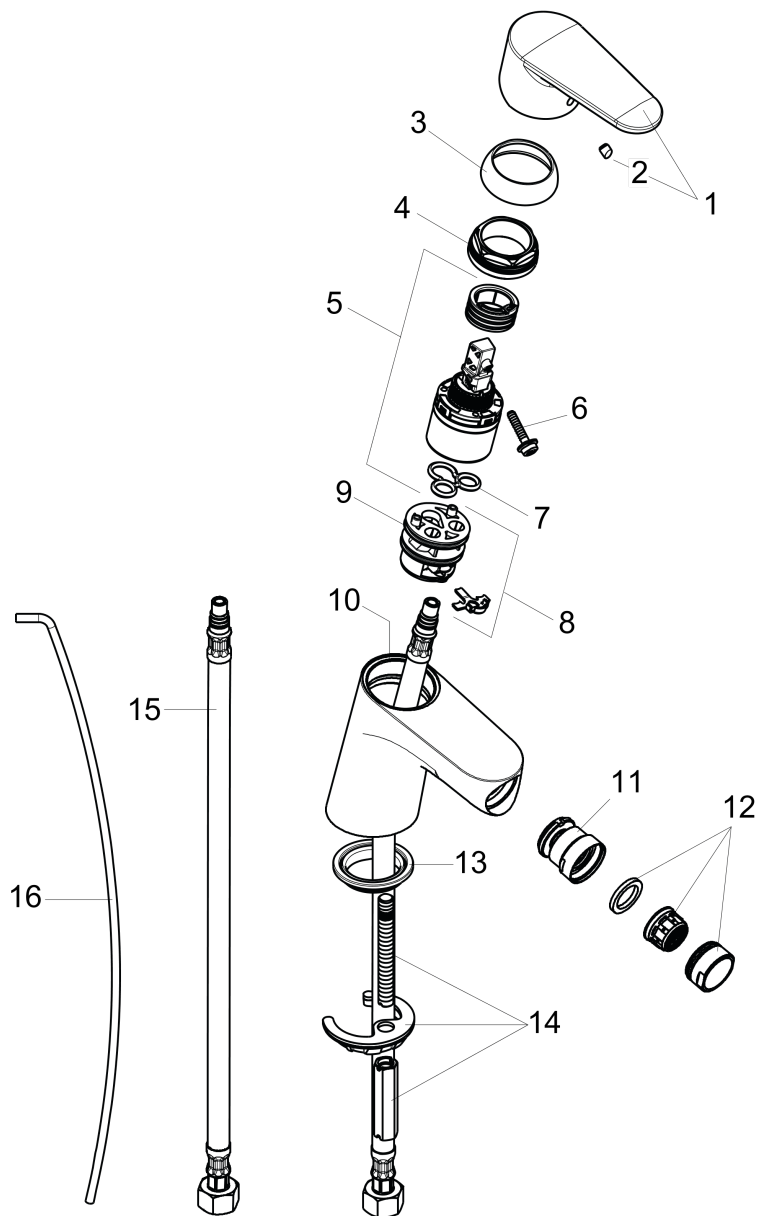

Focus

Focus Single-Hole Bidet Faucet

Finishes : **chrome** Part no. : **31920001**

Description

Features

- Pivoting aerator
- Ceramic cartridge
- Includes pop-up assembly

Item details

List Price \$ 200.00

Compliance

Product image

Scale drawing

Focus

Focus Single-Hole Bidet Faucet

Finishes : **chrome** Part no. : **31920001**

Exploded drawing

Year of production: >01/12

Focus

Focus Single-Hole Bidet Faucet

Finishes : **chrome** Part no. : **31920001**

Spare parts list

Year of production: >01/12

Pos.	Description	Part no.	Price	PU
1	handle	98532000	-	1
2	screw cover	96338000	-	1
3	flange	97406000	-	1
4	nut	97209000	-	1
5	cartridge, assy	92730000	-	1
6	locking screw for handle	95140000	-	1
7	seal	95008000	-	1
8	adapter for cartridge	98750000	-	1
9	O-Ring 30x2	98186000	-	1
10	O-ring 35x2	92604000	-	1
11	ball joint	92036000	-	1
12	aerator M24x1 (7 l/min)	13085000	-	1
13	seal Ø 42	98722000	-	1
14	fixing set	88508000	-	1
15	connection hose 18½" M8x0,75 3/8"	96321001	-	1
16	pull rod	96657000	-	1
a	pop up waste	88509000	-	1