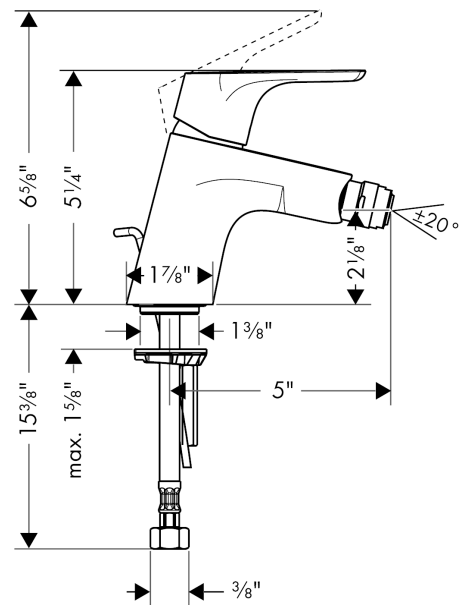

Focus

Focus Single-Hole Bidet Faucet

Finishes : **chrome** Part no. : **31920001**

Description

Features

- Pivoting aerator
- Ceramic cartridge
- Includes pop-up assembly

Item details

List Price \$ 200.00

Compliance

Product image

Scale drawing

Focus

Focus Single-Hole Bidet Faucet

Finishes : **chrome** Part no. : **31920001**

Exploded drawing

Year of production: >01/12

Focus

Focus Single-Hole Bidet Faucet

Finishes : **chrome** Part no. : **31920001**

Spare parts list

Year of production: >01/12

Pos.	Description	Part no.	Price	PU
1	handle	98532000	-	1
2	screw cover	96338000	-	1
3	flange	97406000	-	1
4	nut	97209000	-	1
5	cartridge, assy	92730000	-	1
6	locking screw for handle	95140000	-	1
7	seal	95008000	-	1
8	adapter for cartridge	98750000	-	1
9	O-Ring 30x2	98186000	-	1
10	O-ring 35x2	92604000	-	1
11	ball joint	92036000	-	1
12	aerator M24x1 (7 l/min)	13085000	-	1
13	seal Ø 42	98722000	-	1
14	fixing set	88508000	-	1
15	connection hose 18½" M8x0,75 3/8"	96321001	-	1
16	pull rod	96657000	-	1
a	pop up waste	88509000	-	1